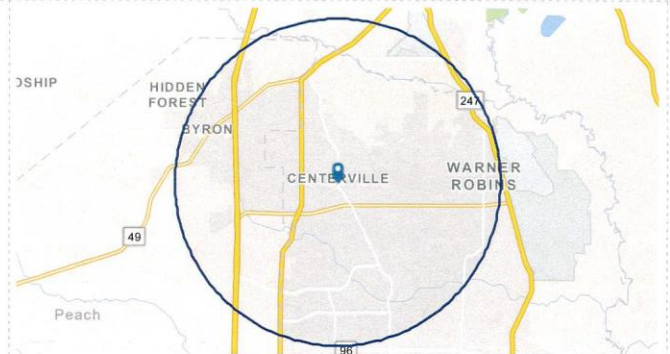

FOR SALE: 7.81 +/- ac
Houston Lake Road
Centerville, GA

The Bateman Group LLC.
Commercial Real Estate
Oliver C. Bateman III, Broker

Key Facts 5 mile radius

KEY FACTS

105,444

Population

Average Household Size

36.4

Median Age

$64,749

Median Household Income

EDUCATION

7%

No High School Diploma

32%

High School Graduate

32%

Some College

29%

Bachelor's/Grad/Prof Degree

BUSINESS

2,869

Total Businesses

40,669

Total Employees

EMPLOYMENT

60%

White Collar

25%

Blue Collar

15%

Services

4.7%

Unemployment Rate

INCOME

$64,749

Median Household Income

$34,171

Per Capita Income

$109,417

Median Net Worth

Oliver C. Bateman, III
Office: 478-745-0008
Fax: 478-745-0009
Cell: 478-972-6043
oliver@thebatemangroup.com
2885 Walden Road
Macon, GA 31216

www.thebatemangroup.com

The Bateman Group LLC.
Commercial Real Estate
Oliver C. Bateman III, Broker

The above information is deemed reliable, but not guaranteed. It has been obtained from sources believed to be reliable; however, you are advised to verify this information through personal or professional inspections.